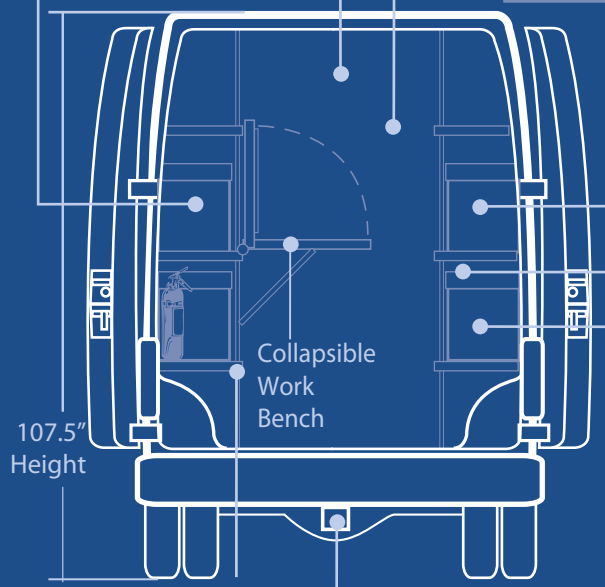

Hand Dolly

Fluids:
Brake
Transmission
Motor Oil
Hydraulic

Testing Equipment:
Meters
Gauges