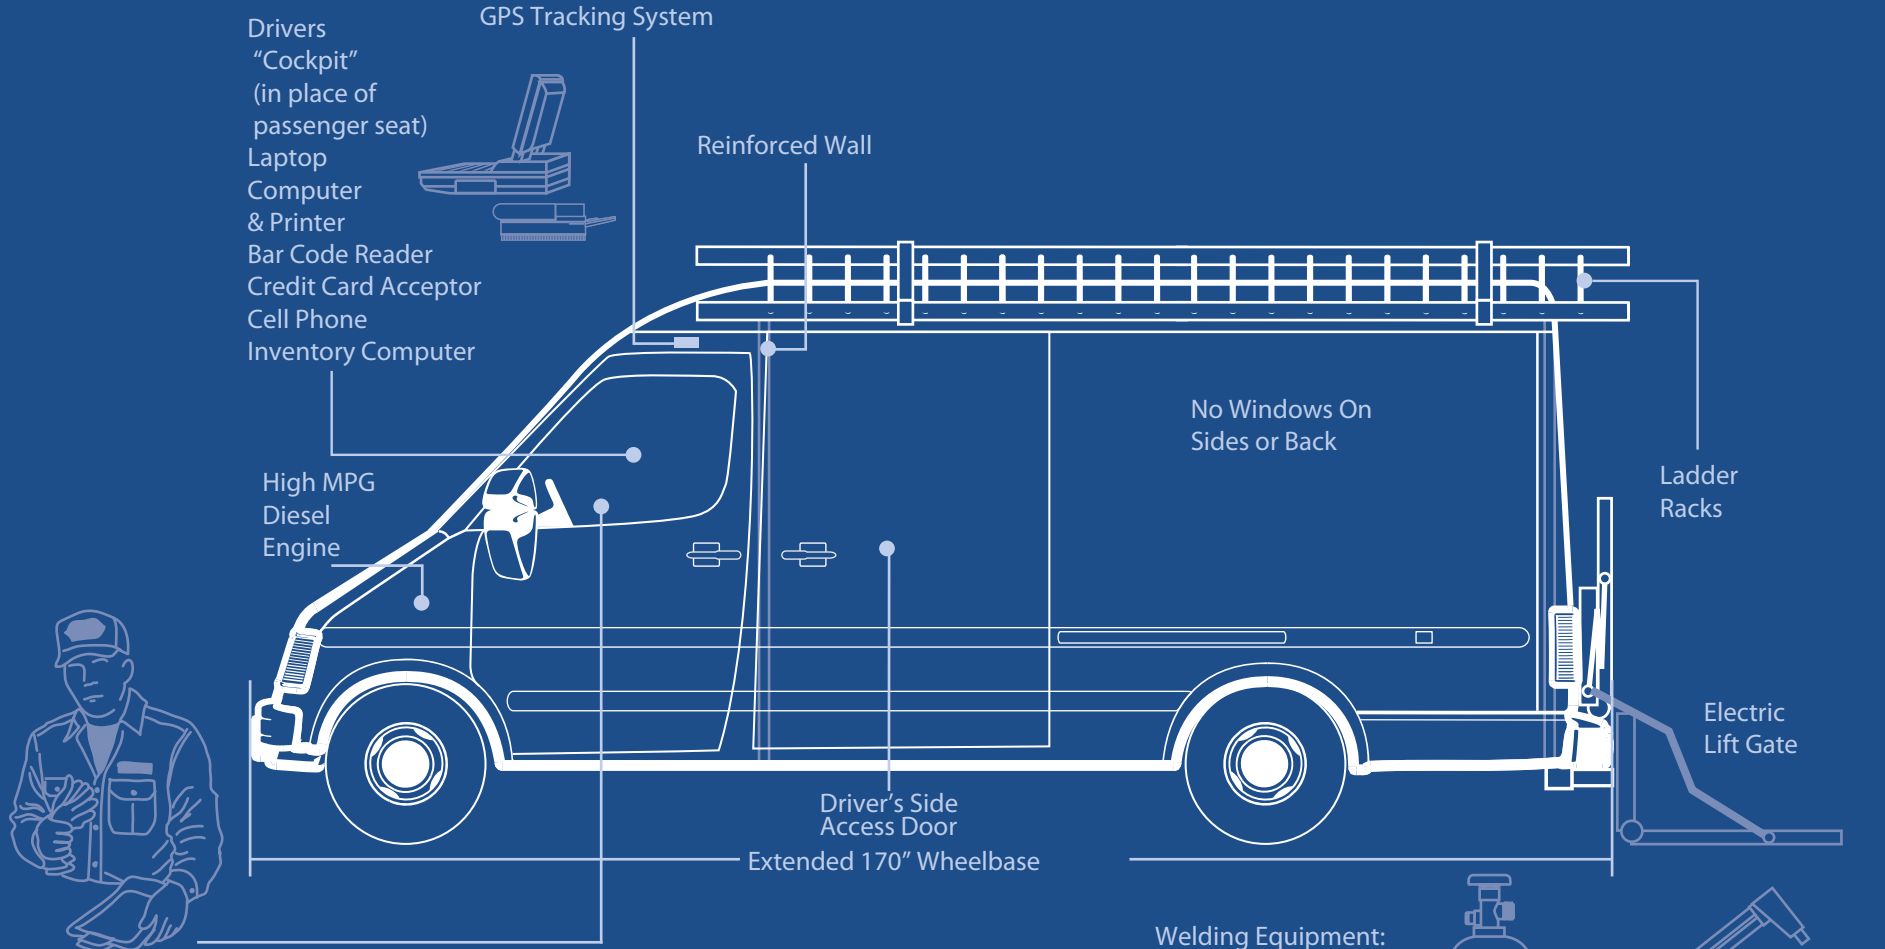

The Ultimate Service Vehicle

On-Board Certified Service Technician

Parts Chest:

- Nuts
- Bolts
- Fuses
- Tape
- Boards
- Clips
- Switches
- Hoses
- Nozzles

Additional Equipment:
 Shop Vac
 Air Compressor
 Vapor Recovery Equipment

Stowable Hibachi

Hand Dolly

Hydraulic Press

Welding Equipment:
 Wires
 Helmets
 Tanks
 Torches
 Grinders

Positionable Tool Chest:
 Hand and Power Tools
 Inverters
 Vise
 Adaptors
 Caution Tape
 Gloves

Fluids:
 Brake
 Transmission
 Motor Oil
 Hydraulic

Testing Equipment:
 Meters
 Gauges